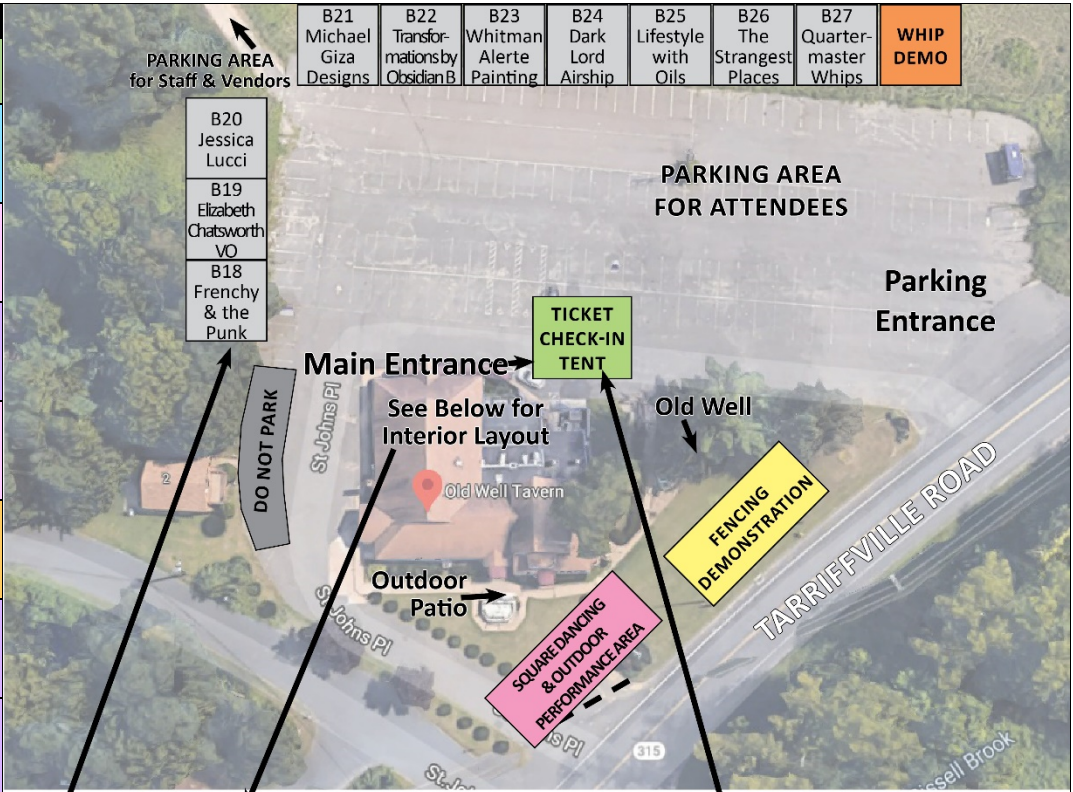

Schedule of Events & Event Map

Saturday, June 26, 2021 | 1:00 PM to 11:00 PM
 Old Well Tavern, 20 Tariffville Road, Simsbury, CT 06070

TIME	EVENT
12:30 PM	Check-in at Tent to receive Attendee Bracelet
1:00 PM – 2:00 PM	Adelaide Punkin Music @ Main Stage
1:30 PM – 2:30 PM	Square Dance Presentation Glastonbury Square Dance Club
2:00 PM – 2:45 PM	Panel 1 – How to build things Jon D-Little of Twisted Gear
3:00 PM – 3:45 PM	Panel 2 – Steam Engine Build Scott Lyons (Outside Area)
3:45 PM – 4:15 PM	Whip Demo by Jesse Besette of Quarter Master Whips
4:00 PM – 4:45 PM	Panel 3 - History of Absinthe Van Love
5:00 PM – 6:00 PM	Panel 4 - Author Panel Renee Fleury, Bert Gevera Piedmont, Jessica Lucci, Esther Wallace & Elizabeth Chatworth Hosted by Joseph Kennedy
5:30 PM – 6:00 PM	Dinner Buffet Performers and Vendors
6:00 PM – 7:30 PM	Dinner Buffet Attendees
6:00 PM – 7:30 PM	John and Dave Music @ Main Stage
7:30 PM – 8:00 PM	Whip Demo by Jesse Besette of Quarter Master Whips
7:00 PM – 8:00 PM	Panel 5 - Absinthe Tasting Van Love - Additional \$25 ticket
8:00 PM – 9:00 PM	Snuffbox Music @ Main Stage
9:30 PM – 10:30 PM	Frenchy & the Punk Music @ Outside Area
EVENTS THROUGHOUT THE DAY	
Fencing Demonstrations by Western Swordsmanship Technique & Research (WSTR)	
Jester's Forge Photobooth (B-16)	
Square Dancing Tutorials	

The event schedule and layout are subject to change at any time due to weather or unforeseen circumstances.