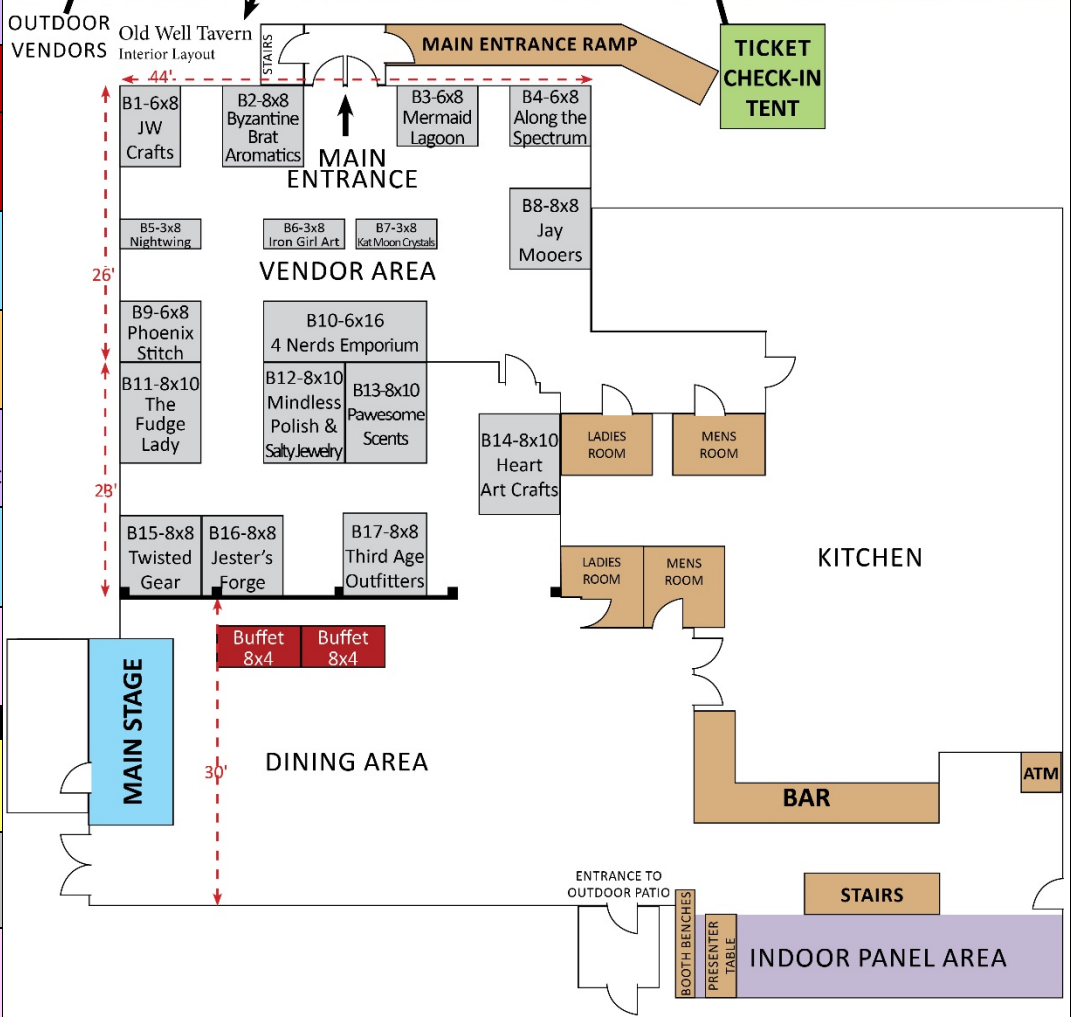

Schedule of Events & Event Map

Saturday, June 26, 2021 | 1:00 PM to 11:00 PM
 Old Well Tavern, 20 Tariffville Road, Simsbury, CT 06070

TIME	EVENT
12:30 PM	Check-in at Tent to receive Attendee Bracelet
1:00 PM – 2:00 PM	Adelaide Punkin Music @ Main Stage
1:30 PM – 2:30 PM	Square Dance Presentation Glastonbury Square Dance Club
2:00 PM – 2:45 PM	Panel 1 – How to build things Jon D-Little of Twisted Gear
3:00 PM – 3:45 PM	Panel 2 – Steam Engine Build Scott Lyons (Outside Area)
3:45 PM – 4:15 PM	Whip Demo by Jesse Besette of Quarter Master Whips
4:00 PM – 4:45 PM	Panel 3 - History of Absinthe Van Love
5:00 PM – 6:00 PM	Panel 4 - Author Panel Renee Fleury, Bert Gevera Piedmont, Jessica Lucci, Esther Wallace & Elizabeth Chatworth Hosted by Joseph Kennedy
5:30 PM – 6:00 PM	Dinner Buffet Performers and Vendors
6:00 PM – 7:30 PM	Dinner Buffet Attendees
6:00 PM – 7:30 PM	John and Dave Music @ Main Stage
7:30 PM – 8:00 PM	Whip Demo by Jesse Besette of Quarter Master Whips
7:00 PM – 8:00 PM	Panel 5 - Absinthe Tasting Van Love - Additional \$25 ticket
8:00 PM – 9:00 PM	Snuffbox Music @ Main Stage
9:30 PM – 10:30 PM	Frenchy & the Punk Music @ Outside Area
EVENTS THROUGHOUT THE DAY	
Fencing Demonstrations by Western Swordsmanship Technique & Research (WSTR)	
Jester's Forge Photobooth (B-16)	
Square Dancing Tutorials	

The event schedule and layout are subject to change at any time due to weather or unforeseen circumstances.